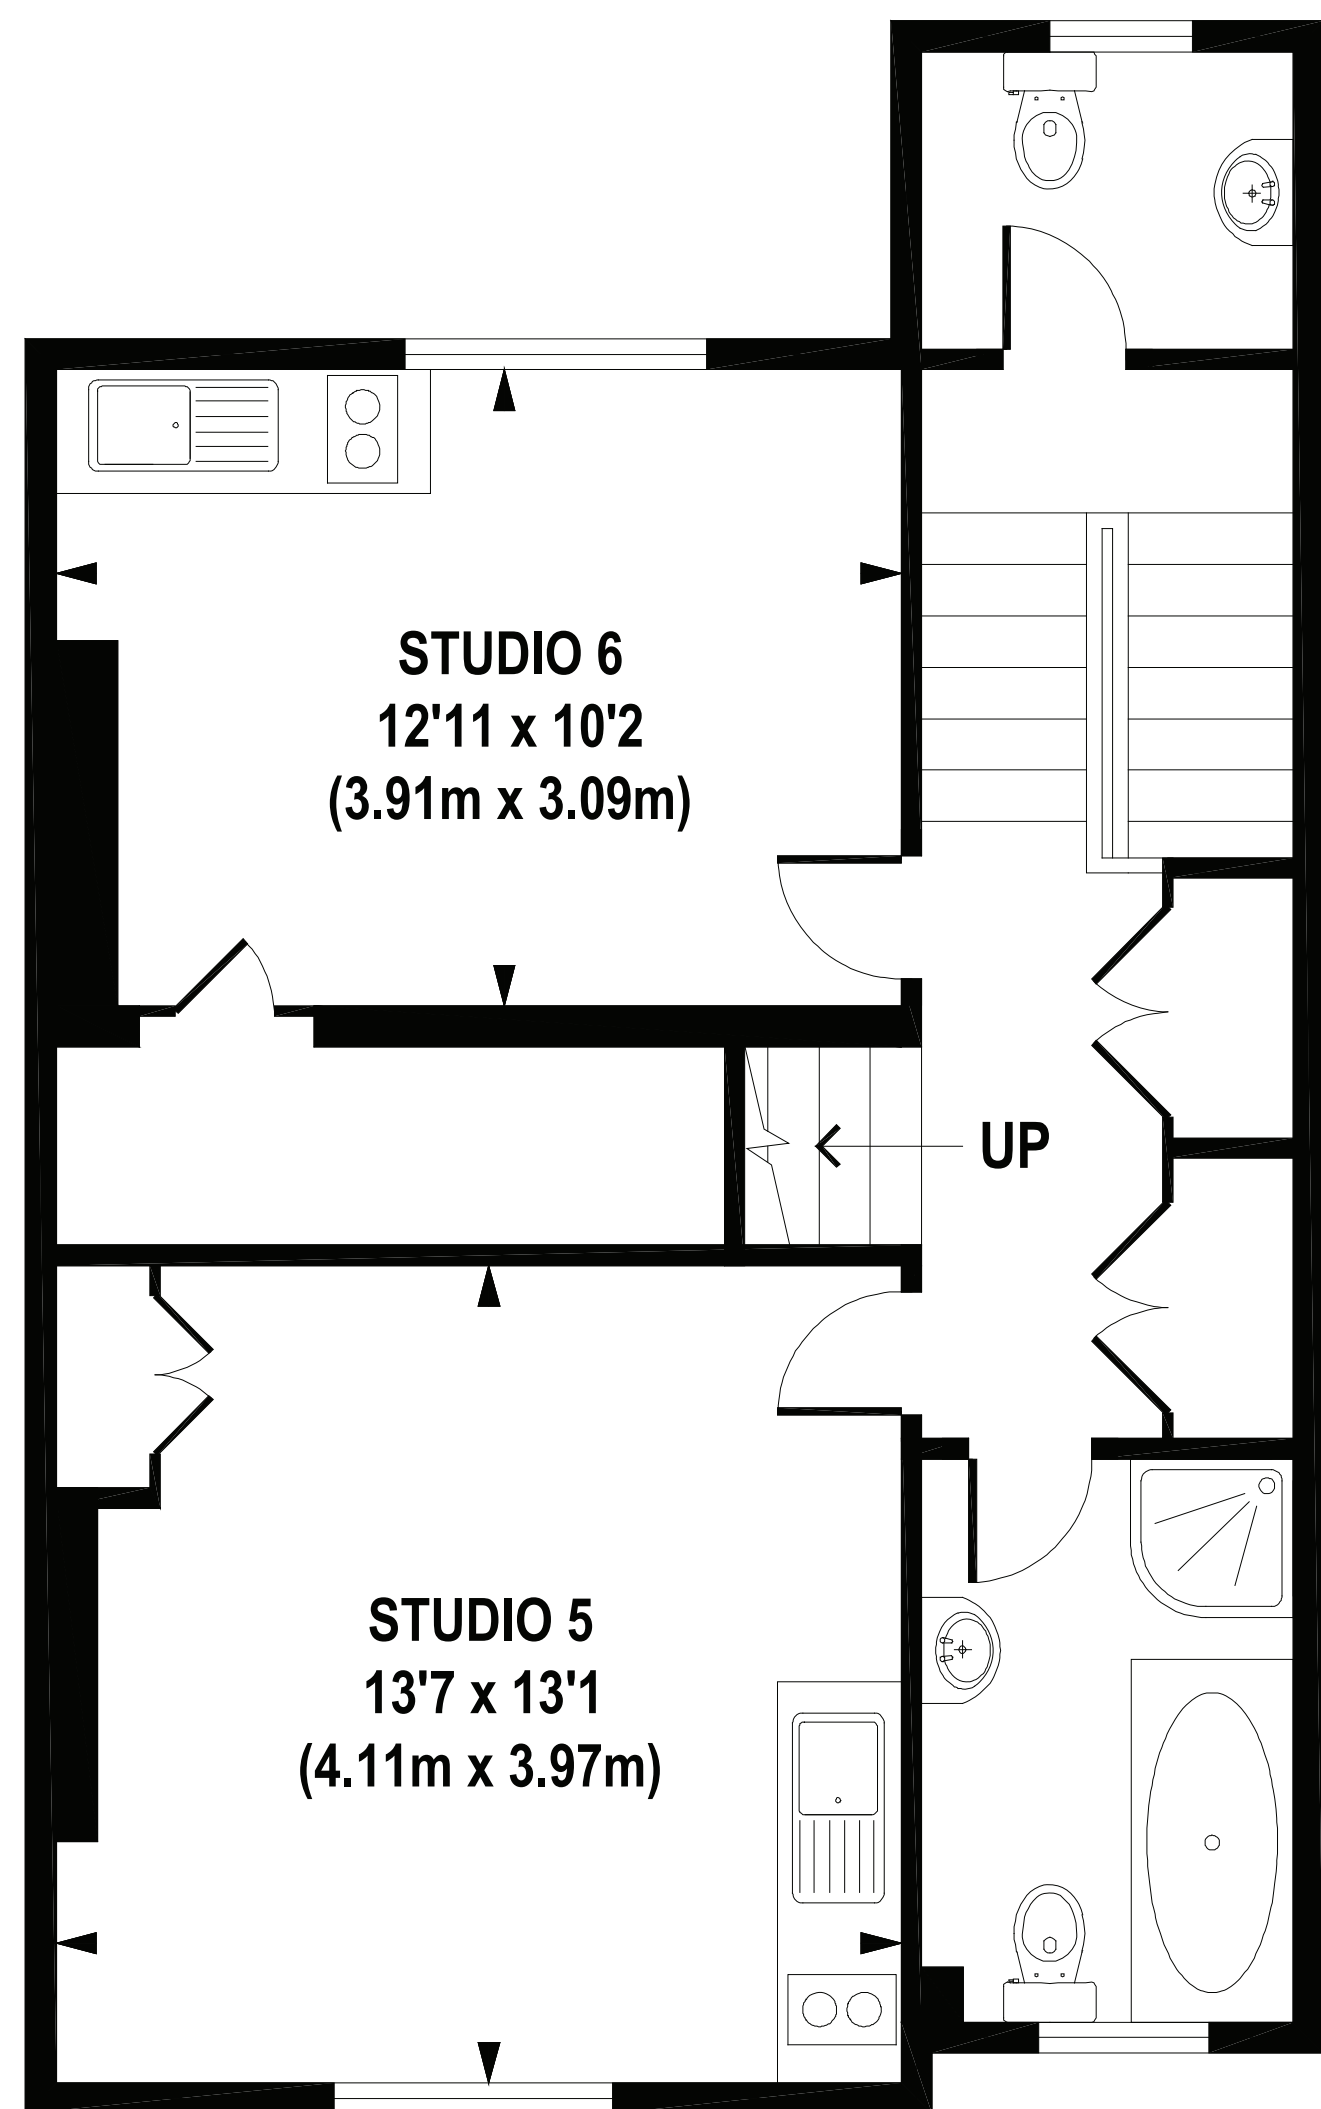

SECOND FLOOR
GROSS INTERNAL
FLOOR AREA 516 SQ FT

FIRST FLOOR
GROSS INTERNAL
FLOOR AREA 562 SQ FT

LOWER GROUND FLOOR
GROSS INTERNAL
FLOOR AREA 475 SQ FT

UPPER GROUND FLOOR
GROSS INTERNAL
FLOOR AREA 529 SQ FT

**APPROX. GROSS INTERNAL FLOOR AREA 2082 sq. ft / 193.47 sq. m
(Excluding Restricted Height Area)**

Floorplan is for illustrative purposes only and is not to scale. Every attempt has been made to ensure the accuracy of the floorplan shown, however all measurements, fixtures, fittings and data shown are an approximate interpretation for illustrative purposes only. Liability for errors, omissions or mis-statement through negligence or otherwise is hereby excluded.