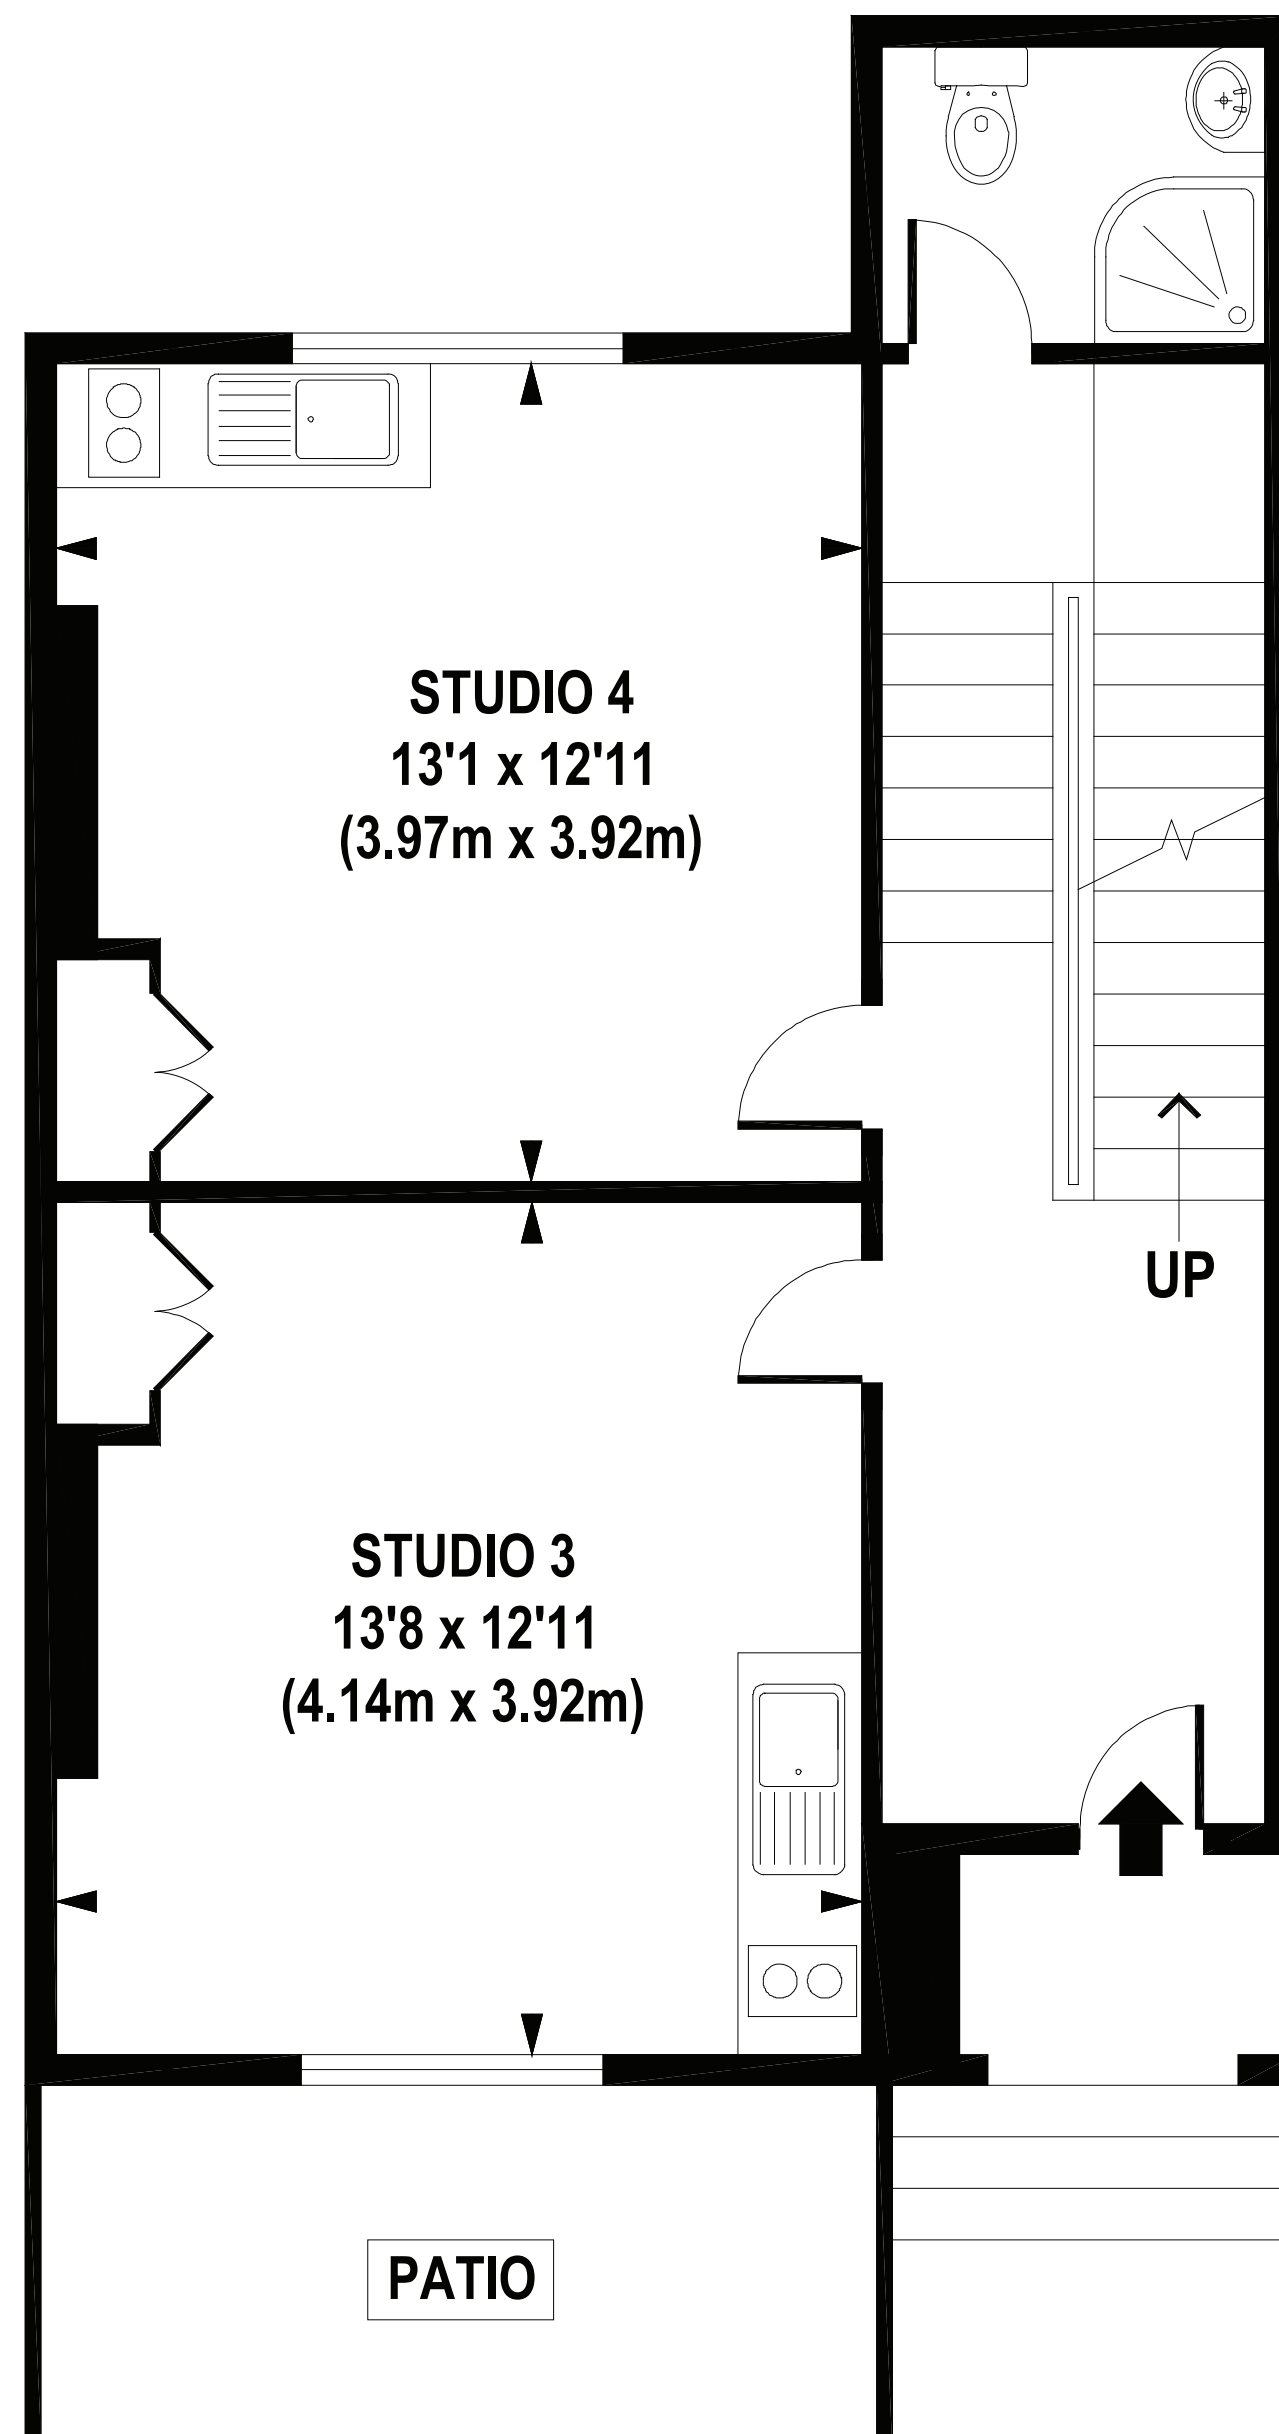

SECOND FLOOR
GROSS INTERNAL
FLOOR AREA 516 SQ FT

FIRST FLOOR
GROSS INTERNAL
FLOOR AREA 562 SQ FT

LOWER GROUND FLOOR
GROSS INTERNAL
FLOOR AREA 475 SQ FT

UPPER GROUND FLOOR
GROSS INTERNAL
FLOOR AREA 529 SQ FT

**APPROX. GROSS INTERNAL FLOOR AREA 2082 sq. ft / 193.47 sq. m
(Excluding Restricted Height Area)**

Floorplan is for illustrative purposes only and is not to scale. Every attempt has been made to ensure the accuracy of the floorplan shown, however all measurements, fixtures, fittings and data shown are an approximate interpretation for illustrative purposes only. Liability for errors, omissions or mis-statement through negligence or otherwise is hereby excluded.