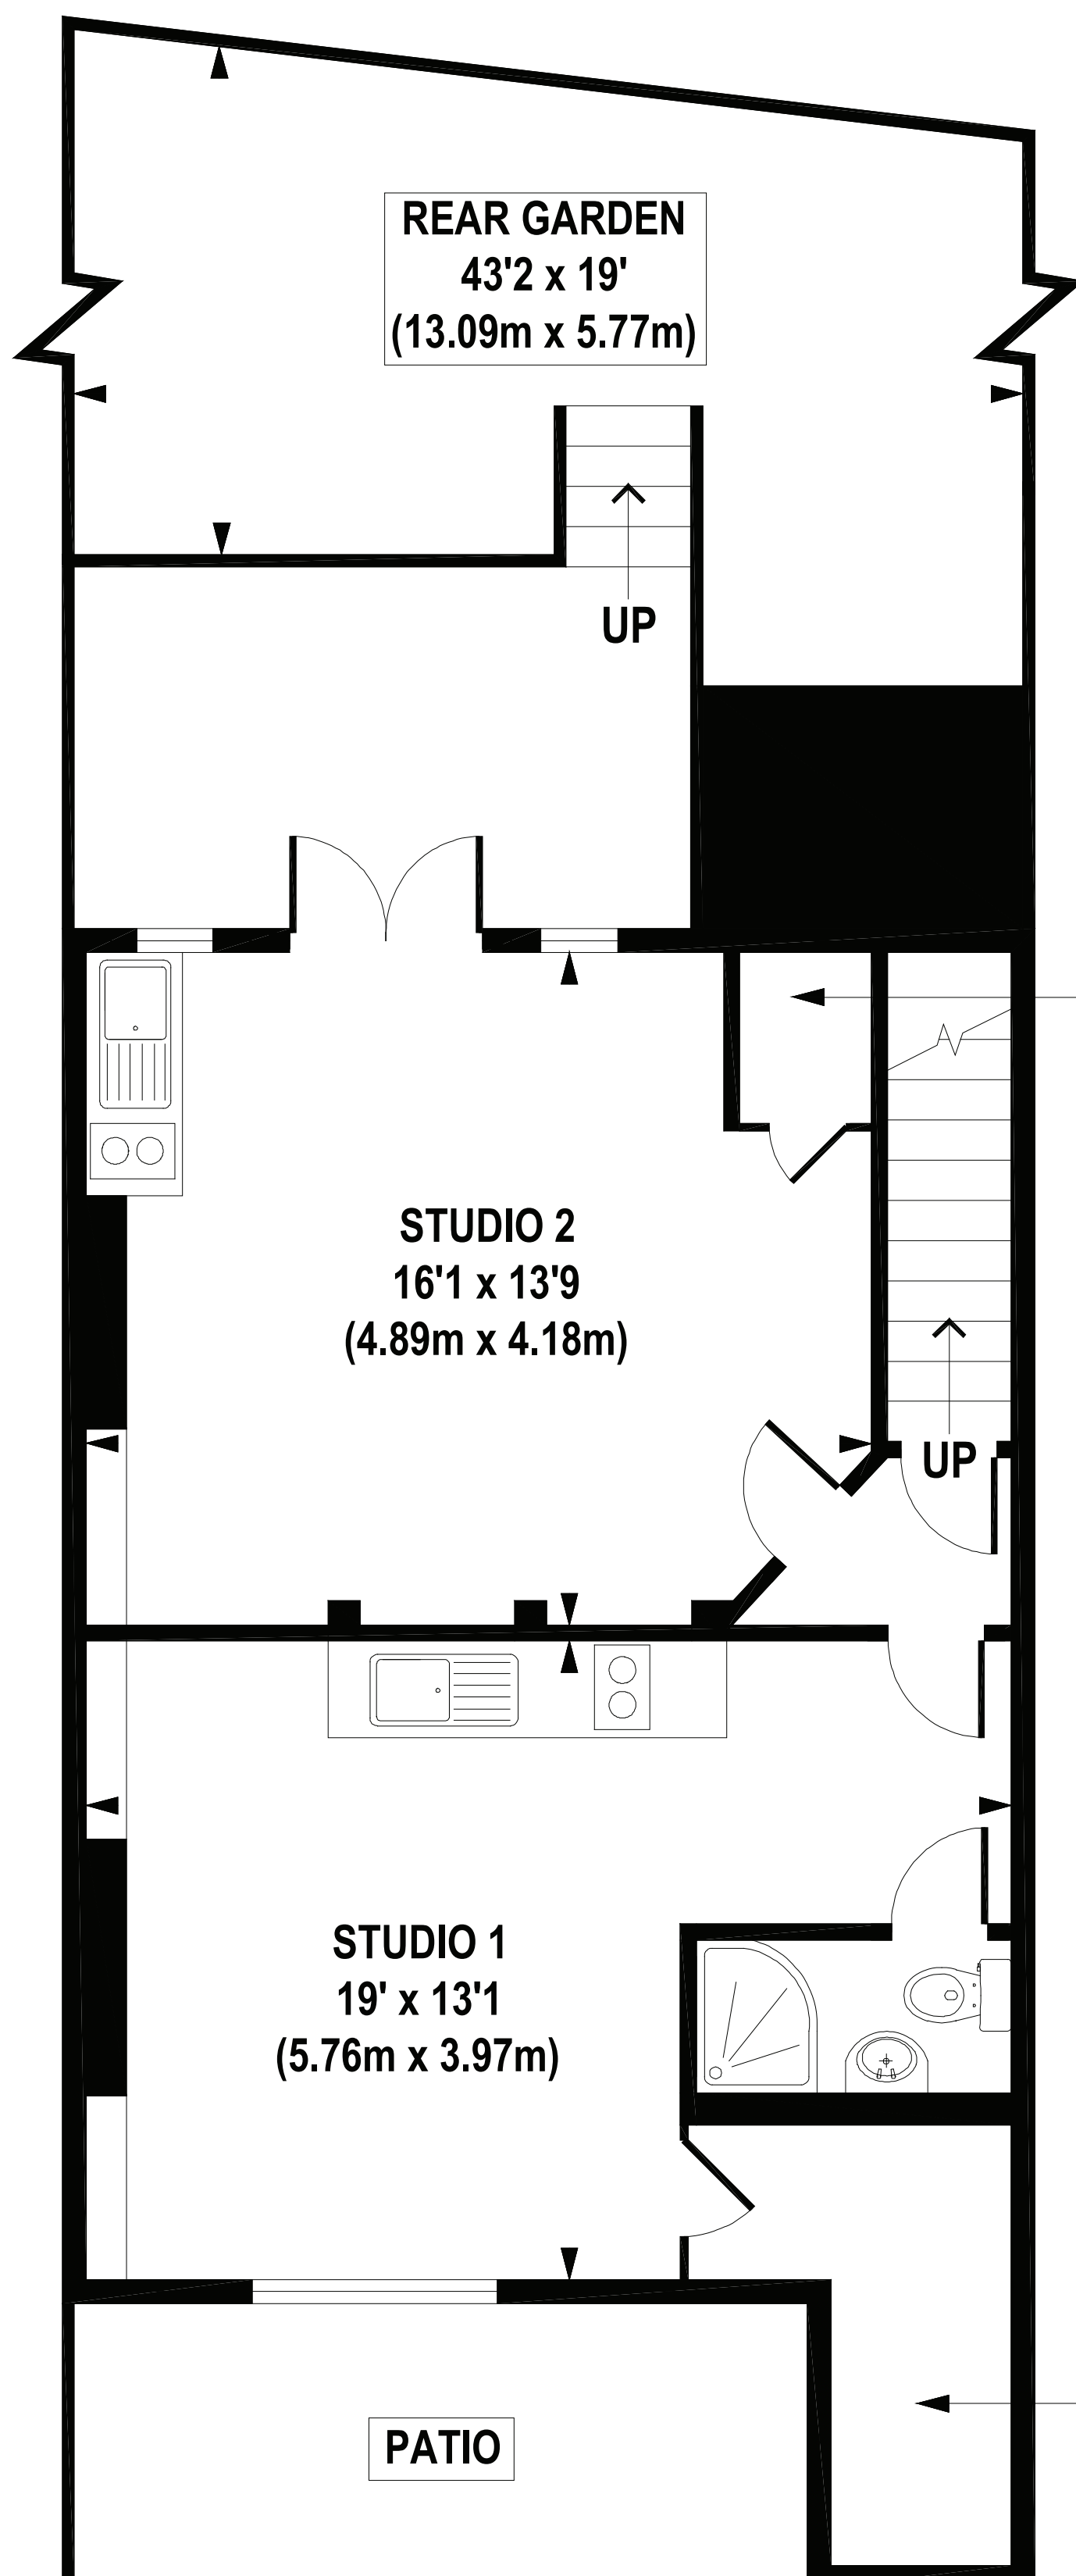

SECOND FLOOR
GROSS INTERNAL
FLOOR AREA 516 SQ FT

FIRST FLOOR
GROSS INTERNAL
FLOOR AREA 562 SQ FT

LOWER GROUND FLOOR
GROSS INTERNAL
FLOOR AREA 475 SQ FT

UPPER GROUND FLOOR
GROSS INTERNAL
FLOOR AREA 529 SQ FT

**APPROX. GROSS INTERNAL FLOOR AREA 2082 sq. ft / 193.47 sq. m
(Excluding Restricted Height Area)**

Floorplan is for illustrative purposes only and is not to scale. Every attempt has been made to ensure the accuracy of the floorplan shown, however all measurements, fixtures, fittings and data shown are an approximate interpretation for illustrative purposes only. Liability for errors, omissions or mis-statement through negligence or otherwise is hereby excluded.